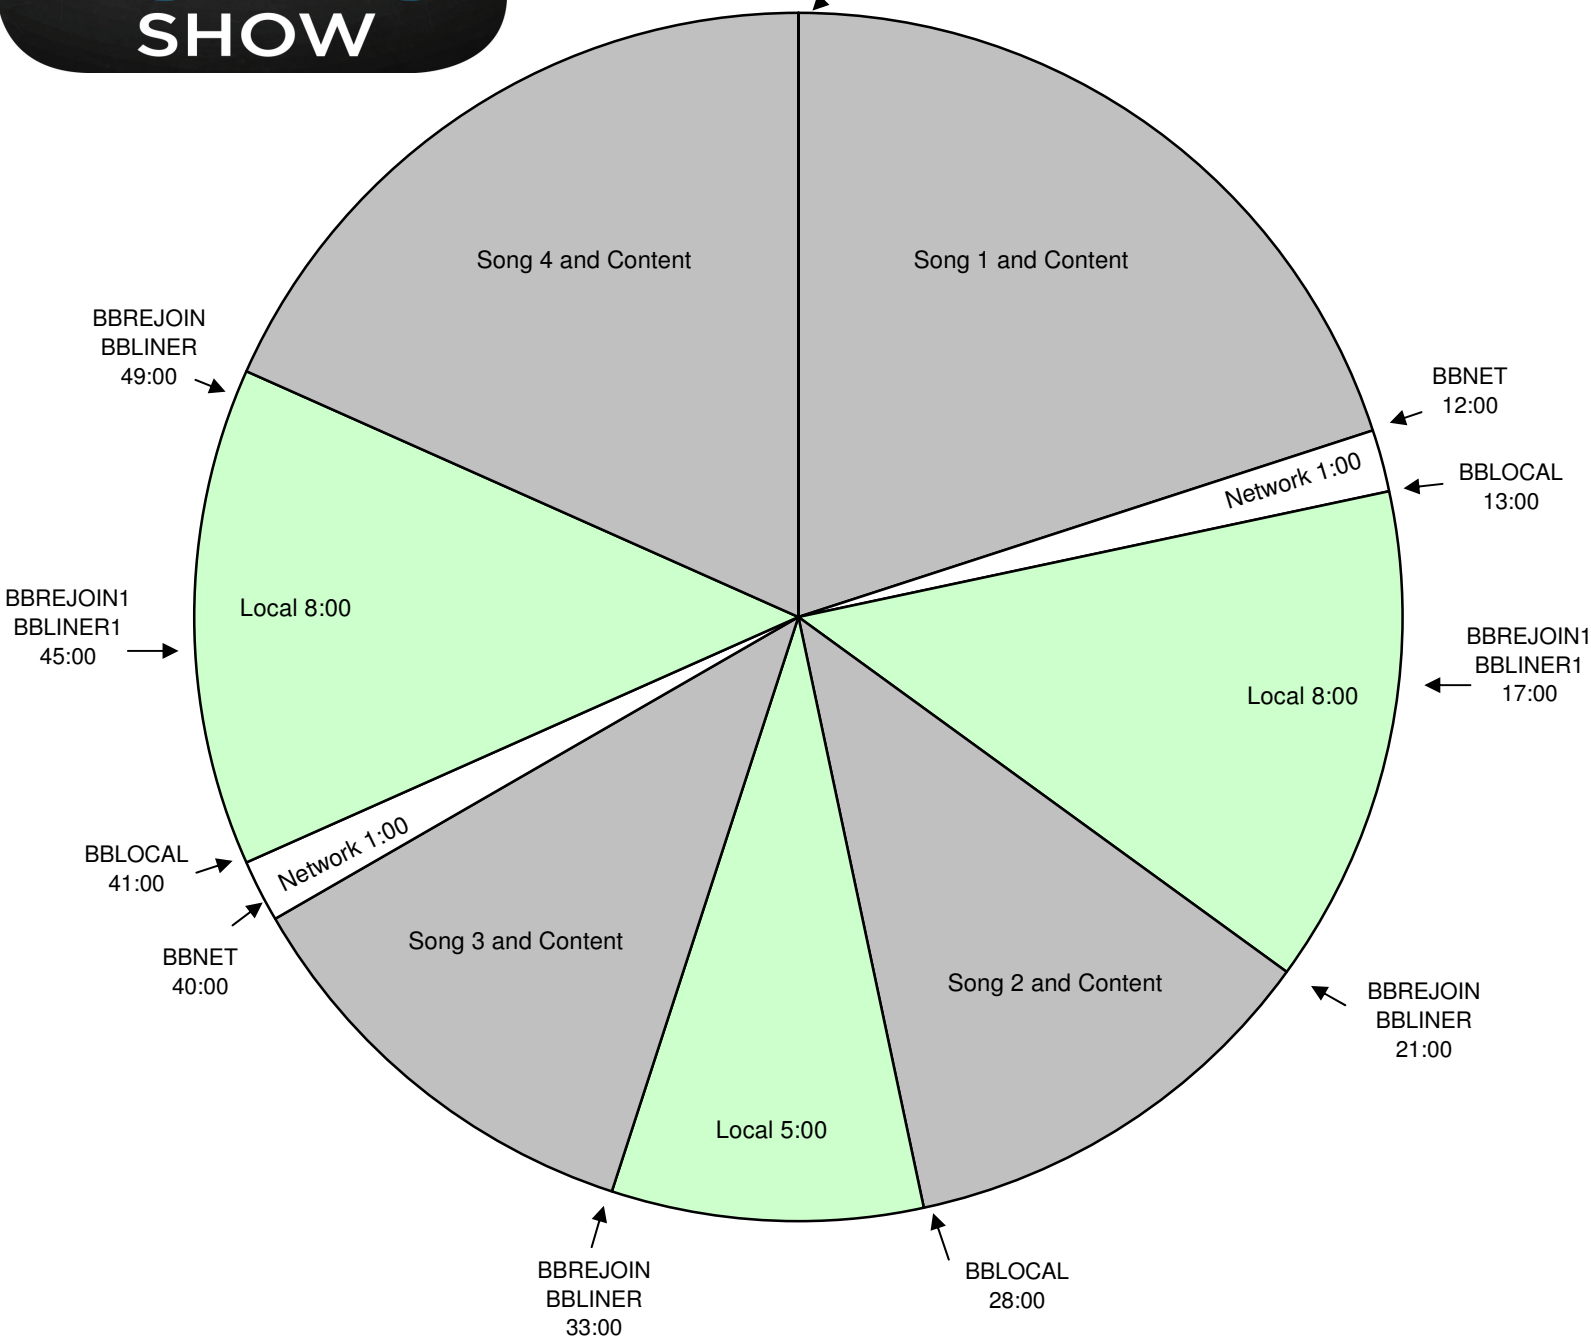

# THE BOBBY BONES SHOW

The Bobby Bones Show Contest Clock  
Effective July 23rd - September 12th 2014

Premiere XDS PRO4-P Satellite

Hour 2

Monday - Friday

7am - 8am Eastern

6am - 7am CENTRAL LIVE

4am - 5am Pacific

BBTOH  
00:00  
BBLOCAL  
:30 sec  
Contest

**All Breaks Float! TOH & BBLINER Also Float!**

Program is live for 5 hours starting at 6am Eastern. Central and Western time zones are welcome to air 5 hours, starting at 5am local time.

Network will program music and talk during the content segments. Stations are welcome to schedule additional songs in the 8 minute local segments

BBLOCAL - Fires local breaks. All breaks float.

BBLINER - Float. Fires locally voiced short show ID - must be exactly 5 second, dry voice

BBLINER1 - Fires locally voiced short show ID - must be exactly 5 second, dry voice

BBREJOIN - Joins the show

BBREJOIN1 - Optional rejoin for 4 minute local breaks.

BBTOH - Float. Fires locally produced top of hour ID - network will go silent for :15